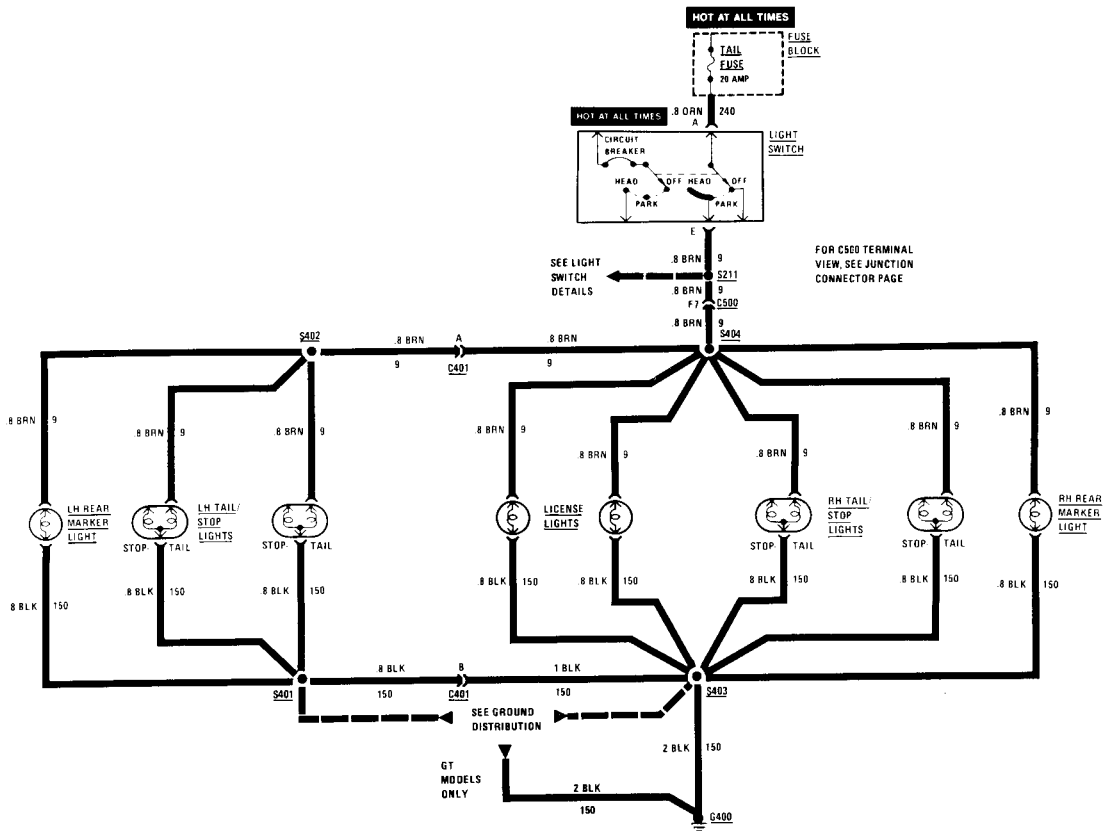

Exterior lights — turn, hazard, park and stop (GT models only)

Exterior lights — tail, rear marker and license plate